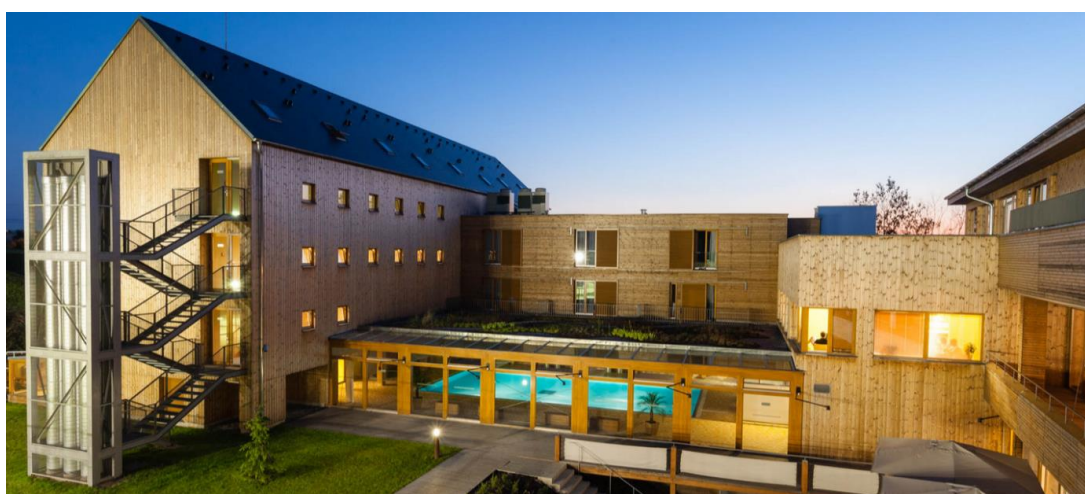

PARK HOLIDAY CONGRESS & WELLNESS HOTEL

is a comfortable four-star hotel situated in the southeastern part of Prague, in a picturesque corner of the nature park Botič-Milíčov. It offers an environment for business and tourist clients and as well as the widest variety of sports and free-time indoor and outdoor activities in Prague. It is regularly placed as one of the most highly rated hotels in the Czech Republic.

The Hotel offers 39 rooms and 9 apartments. Of course, wifi and internet connection is provided without charge. Included in the price of accommodation is unlimited access to the spa zone ClubWell and the fitness zone Energy.